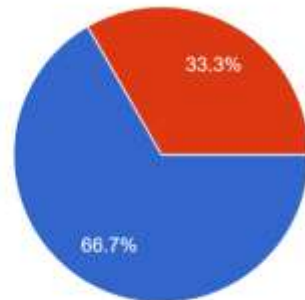

Parent Survey – School Day – July 2024

The School Day Please refer to Mrs Johnson's letter to all parents dated 2nd July 2024 regarding guidance on the length of the school day which nee...ptember 2024. Please tick your preferred option.

120 responses

- Gates open at 8.30am and registration is at 8.45am, with a 3.15pm finish
- Gates open at 8.45am and registration is at 9.00am, with a 3.30pm finish